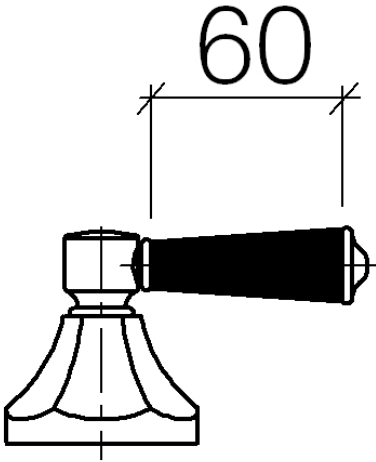

ST 060 300 2371