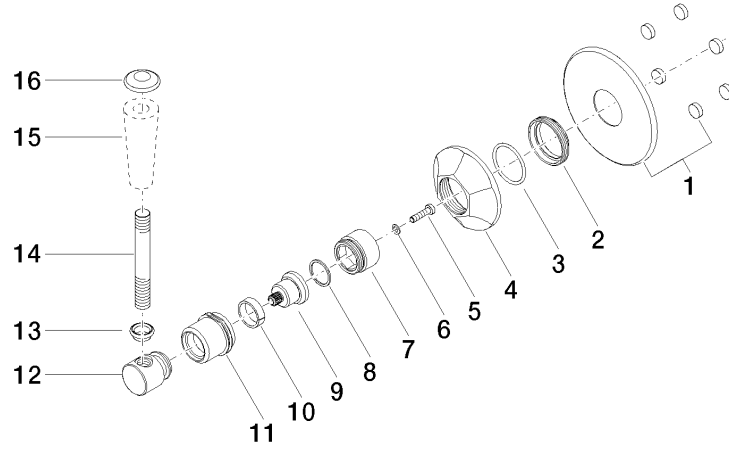

ST 060 300 2371

- rotary diverter
- rosette Ø 85 mm

Individual components of this set

You need the following components for this set

1x

36 104 371-09

1x

11 170 370-09

MADISON Concealed two- and three-way diverter - Durabrass (23kt Gold)

MADISON

ST 060 300 2371

ST 060 300 2371

- rotary diverter
- rosette Ø 85 mm

ST 060 300 2371

mm [inches]

Certificates

LGA_28456.

ST 060 300 2371

Spare parts list

No.	Item Number	Name	Quantity used	Delivery time
1	90 27 97 007 00-09	cover	1	-
Spare part can no longer be ordered, please order the replacement item				
2	09 23 10 125-00	nut	1	10
3	90 14 10 063 00 90	seal	1	2
4	09 27 37 101-09	rosette	1	40
5	09 30 30 069 90	screw	1	2
6	09 30 11 194 90	disc	1	2
7	09 18 30 007-09	sleeve	1	60
8	90 28 10 030 00 90	ring	1	2
9	09 12 12 064-09	base	1	60
10	90 14 15 021 00 90	ring	1	2
11	09 21 02 160-09	cover	1	40
12	09 20 37 101-09	handle	1	40
13	09 20 37 001-09	handle	1	40
14	09 28 22 013 90	pipe	1	2
15	11 170 370-09	MADISON Lever insert - Durabronz (23kt Gold)	1	40
16	09 30 30 062-09	screw	1	40

ST 060 300 2371

- for basin fittings

NOTE: Mixers are supplied without lever inserts.
Please order the lever inserts separately!

	Durabross (23kt Gold)	11 170 370-09
	Chrome	11 170 370-00
	Gold (23.9kt)	11 170 370-01
	Brushed Platinum	11 170 370-06
	Platinum	11 170 370-08
	white	11 170 370-12
	black	11 170 370-13
	Brushed Durabross (23kt Gold)	11 170 370-28
	Brushed Dark Platinum	11 170 370-99